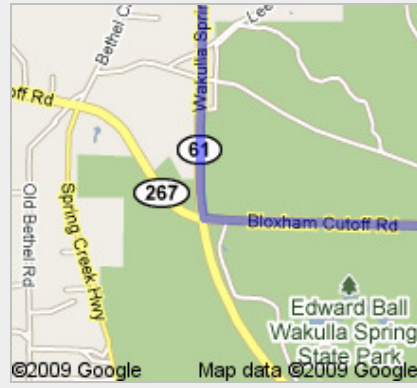

Save trees. Go green!
 Download Google Maps on your phone at google.com/gmm

 Unknown road

1. Head **south** go 0.1 mi
total 0.1 mi
2. At the traffic circle, take the **1st** exit onto **W Jefferson St** go 390 ft
total 0.2 mi
3. Continue onto **N Stadium Dr** go 397 ft
total 0.3 mi
-  4. Turn **left** at **W St Augustine St**
About 1 min go 0.2 mi
total 0.4 mi
-  5. Turn **right** at **S Woodward St** go 0.1 mi
total 0.6 mi
-  6. Turn **right** at **W Gaines St**
About 1 min go 0.2 mi
total 0.8 mi
-  7. Turn **left** at **N Lake Bradford Rd**
About 3 mins go 1.1 mi
total 1.9 mi
8. Continue onto **Springhill Rd** go 2.2 mi
total 4.1 mi
About 5 mins
-  9. Turn **left** at **Capital Cir SW/FL-263 S**
About 4 mins go 2.2 mi
total 6.3 mi

-  10. Turn **right** at **Crawfordville Rd/FL-61 S/US-319 S**
About 3 mins go 2.0 mi
total 8.3 mi

-  11. Slight **left** at **FL-61 S/Wakulla Springs Rd**
About 12 mins go 7.4 mi
total 15.7 mi

12. Turn **left** at **Bloxham Cutoff Rd/FL-267 S**
About 15 mins

go 8.8 mi
total 24.5 mi

13. Slight **left** at **Coastal Hwy/FL-30 E/US-98 E**
About 1 min

go 0.5 mi
total 25.0 mi

14. Slight **right** at **Co Road 59/Lighthouse Rd**

go 0.2 mi
total 25.2 mi

15. Slight **left** to stay on **Co Road 59/Lighthouse Rd**
About 18 mins