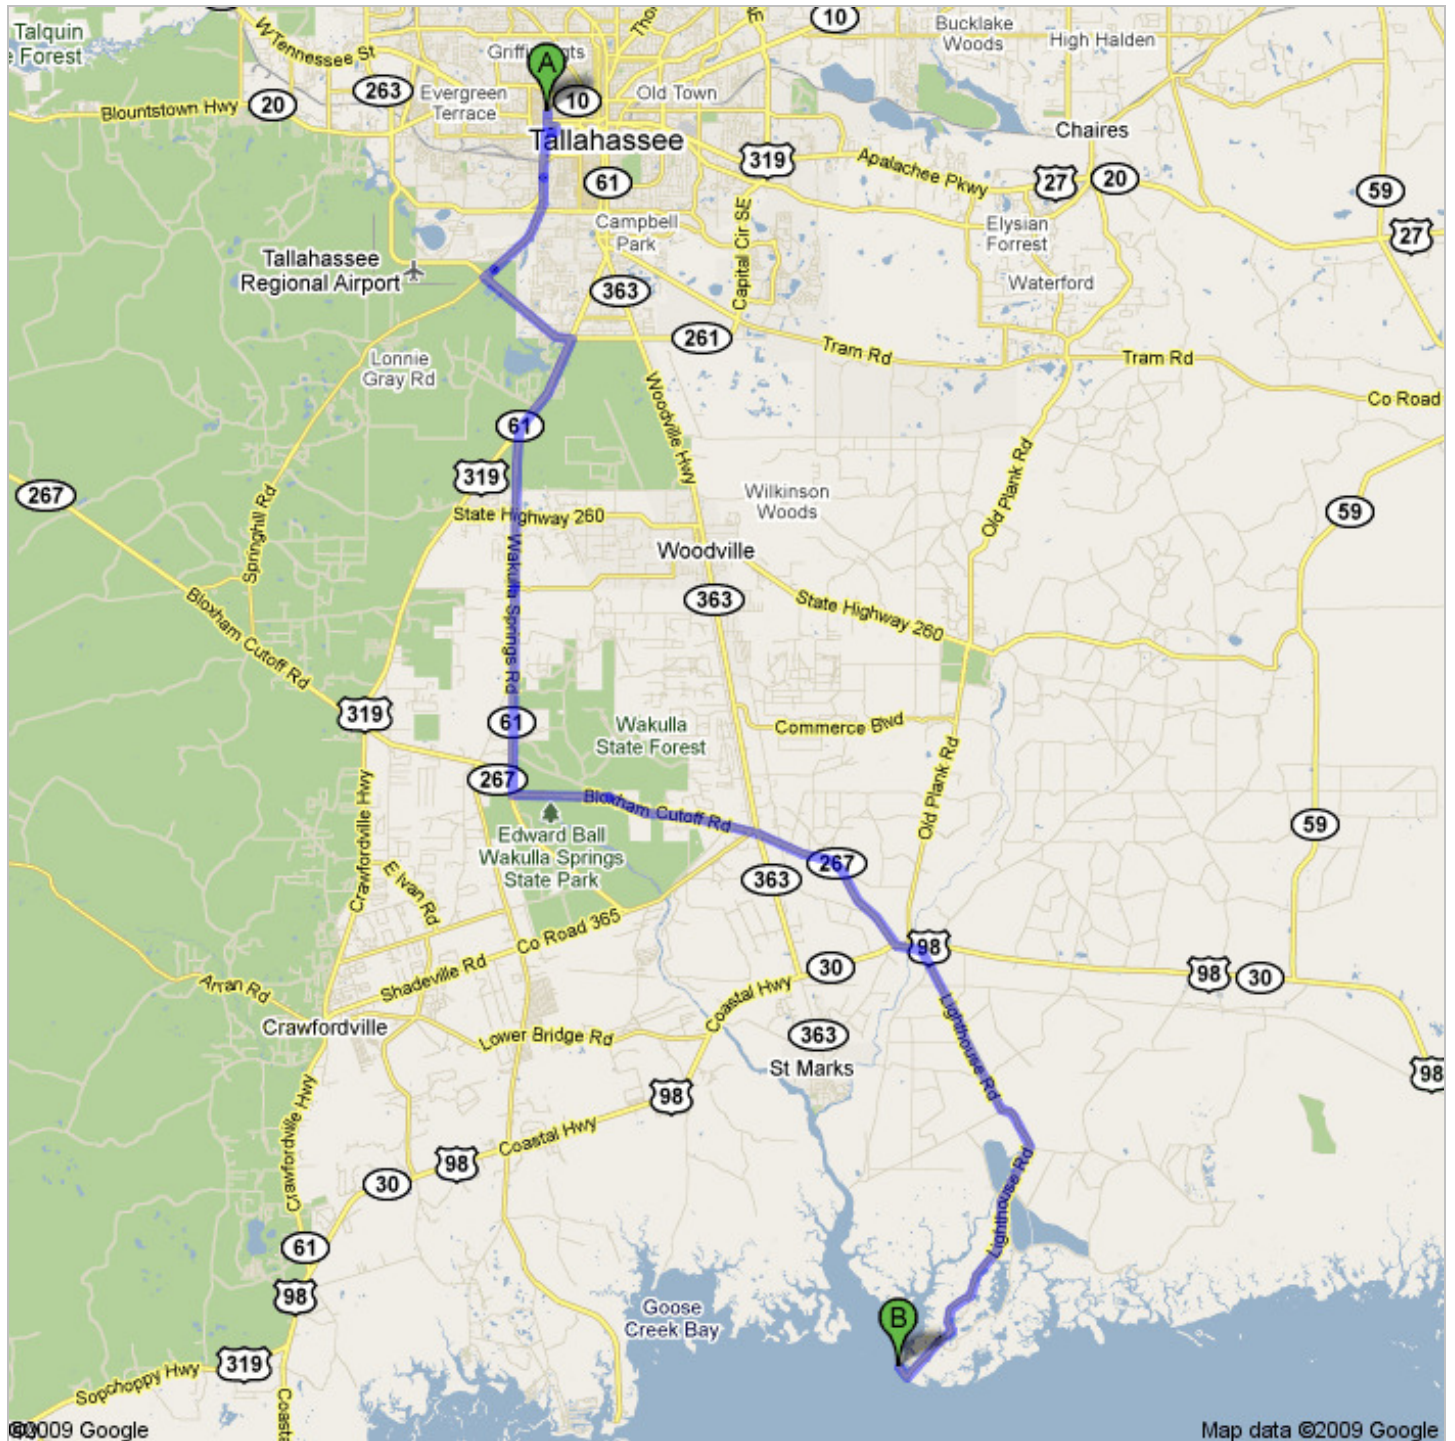

Save trees. Go green!
 Download Google Maps on your phone at google.com/gmm

 Unknown road

1. Head **south** go 0.1 mi
total 0.1 mi
2. At the traffic circle, take the **1st** exit onto **W Jefferson St** go 390 ft
total 0.2 mi
3. Continue onto **N Stadium Dr** go 397 ft
total 0.3 mi
-  4. Turn **left** at **W St Augustine St**
About 1 min go 0.2 mi
total 0.4 mi
-  5. Turn **right** at **S Woodward St** go 0.1 mi
total 0.6 mi
-  6. Turn **right** at **W Gaines St**
About 1 min go 0.2 mi
total 0.8 mi
-  7. Turn **left** at **N Lake Bradford Rd**
About 3 mins go 1.1 mi
total 1.9 mi
8. Continue onto **Springhill Rd** go 2.2 mi
total 4.1 mi
About 5 mins
-  9. Turn **left** at **Capital Cir SW/FL-263 S**
About 4 mins go 2.2 mi
total 6.3 mi

-  10. Turn **right** at **Crawfordville Rd/FL-61 S/US-319 S**
About 3 mins go 2.0 mi
total 8.3 mi

-  11. Slight **left** at **FL-61 S/Wakulla Springs Rd**
About 12 mins go 7.4 mi
total 15.7 mi

12. Turn **left** at **Bloxham Cutoff Rd/FL-267 S**
About 15 mins

go 8.8 mi
total 24.5 mi

13. Slight **left** at **Coastal Hwy/FL-30 E/US-98 E**
About 1 min

go 0.5 mi
total 25.0 mi

14. Slight **right** at **Co Road 59/Lighthouse Rd**

go 0.2 mi
total 25.2 mi

15. Slight **left** to stay on **Co Road 59/Lighthouse Rd**
About 18 mins

Map data ©2009 , Google